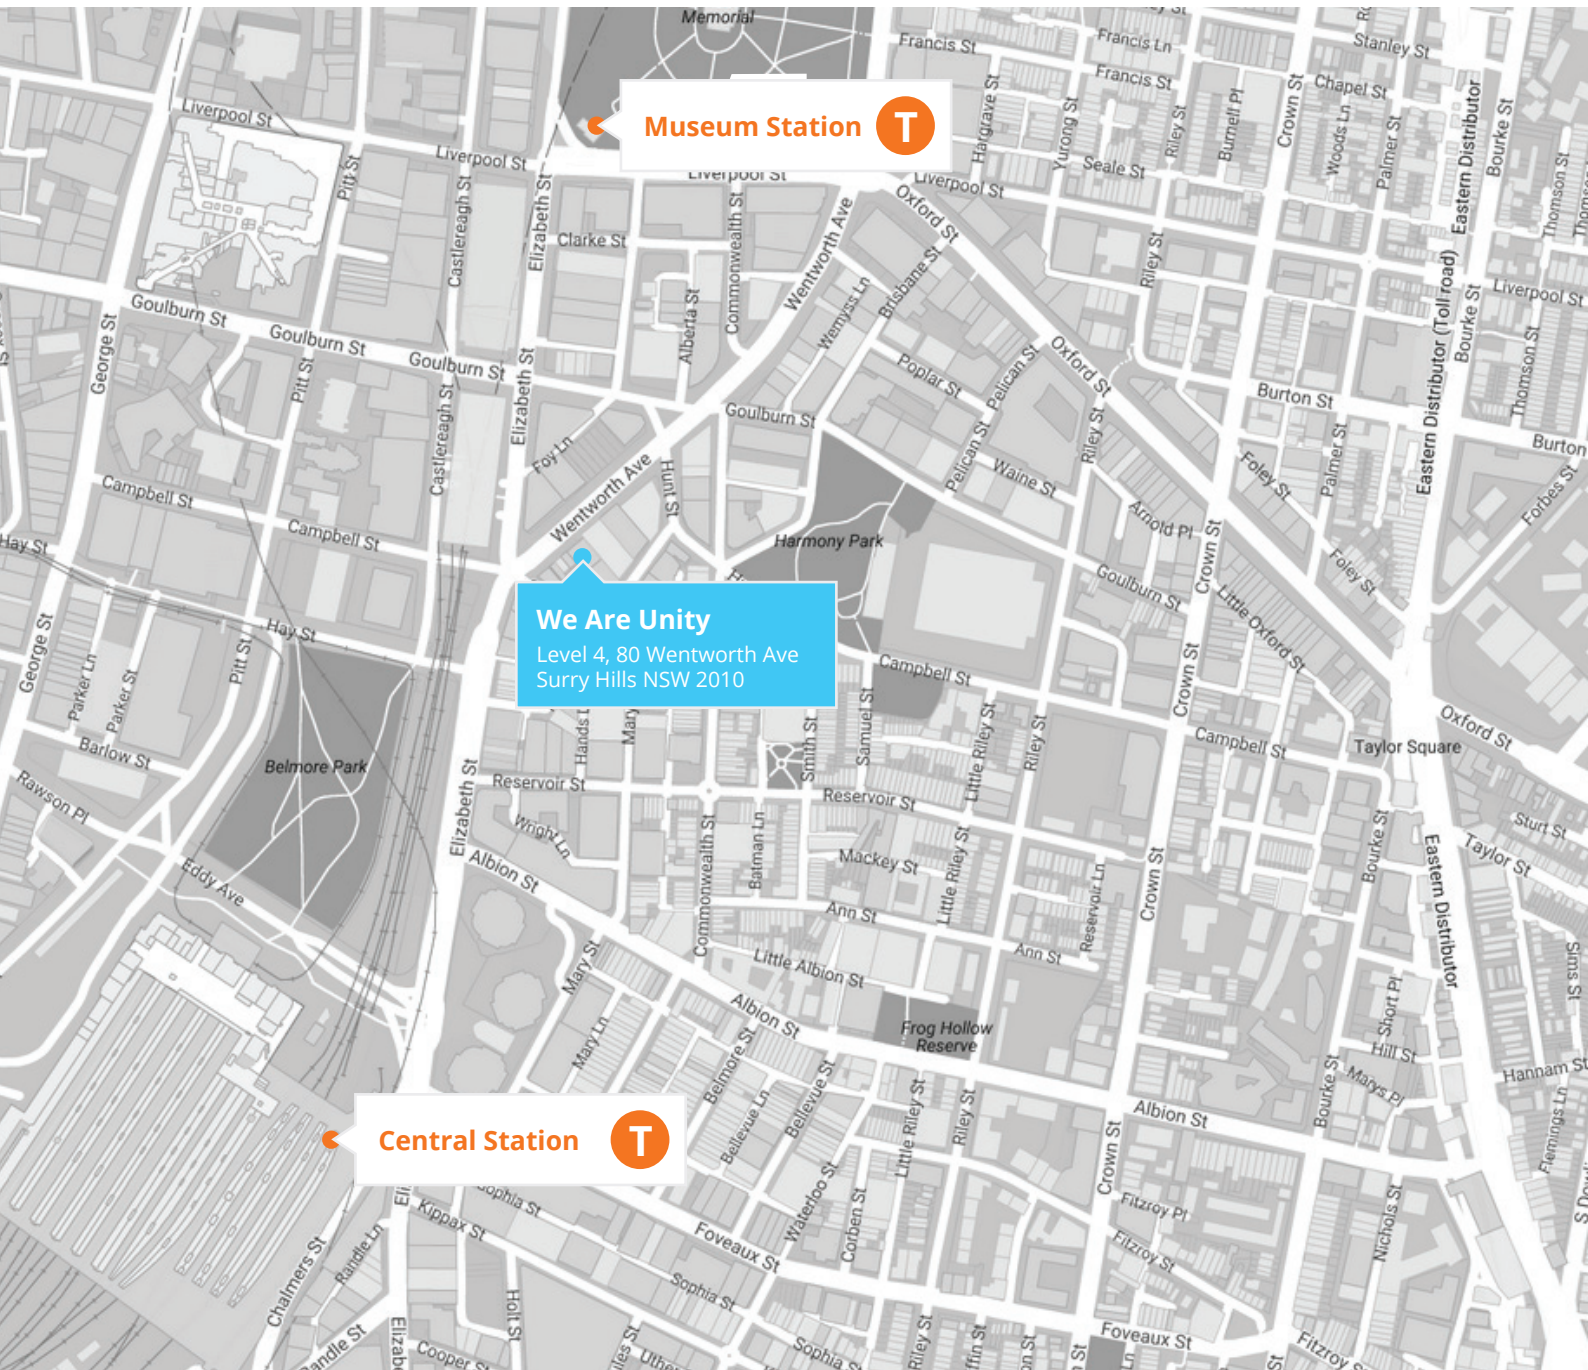

We Are Unity Sydney
Parking

Level 4, 80 Wentworth Avenue, Surry Hills, NSW 2010

Level 9, 360 Elizabeth Street, Melbourne, VIC 3000

T +61 (2) 8353 1900 | weareunity.com

Nearby public transport

Level 4, 80 Wentworth Avenue, Surry Hills, NSW 2010