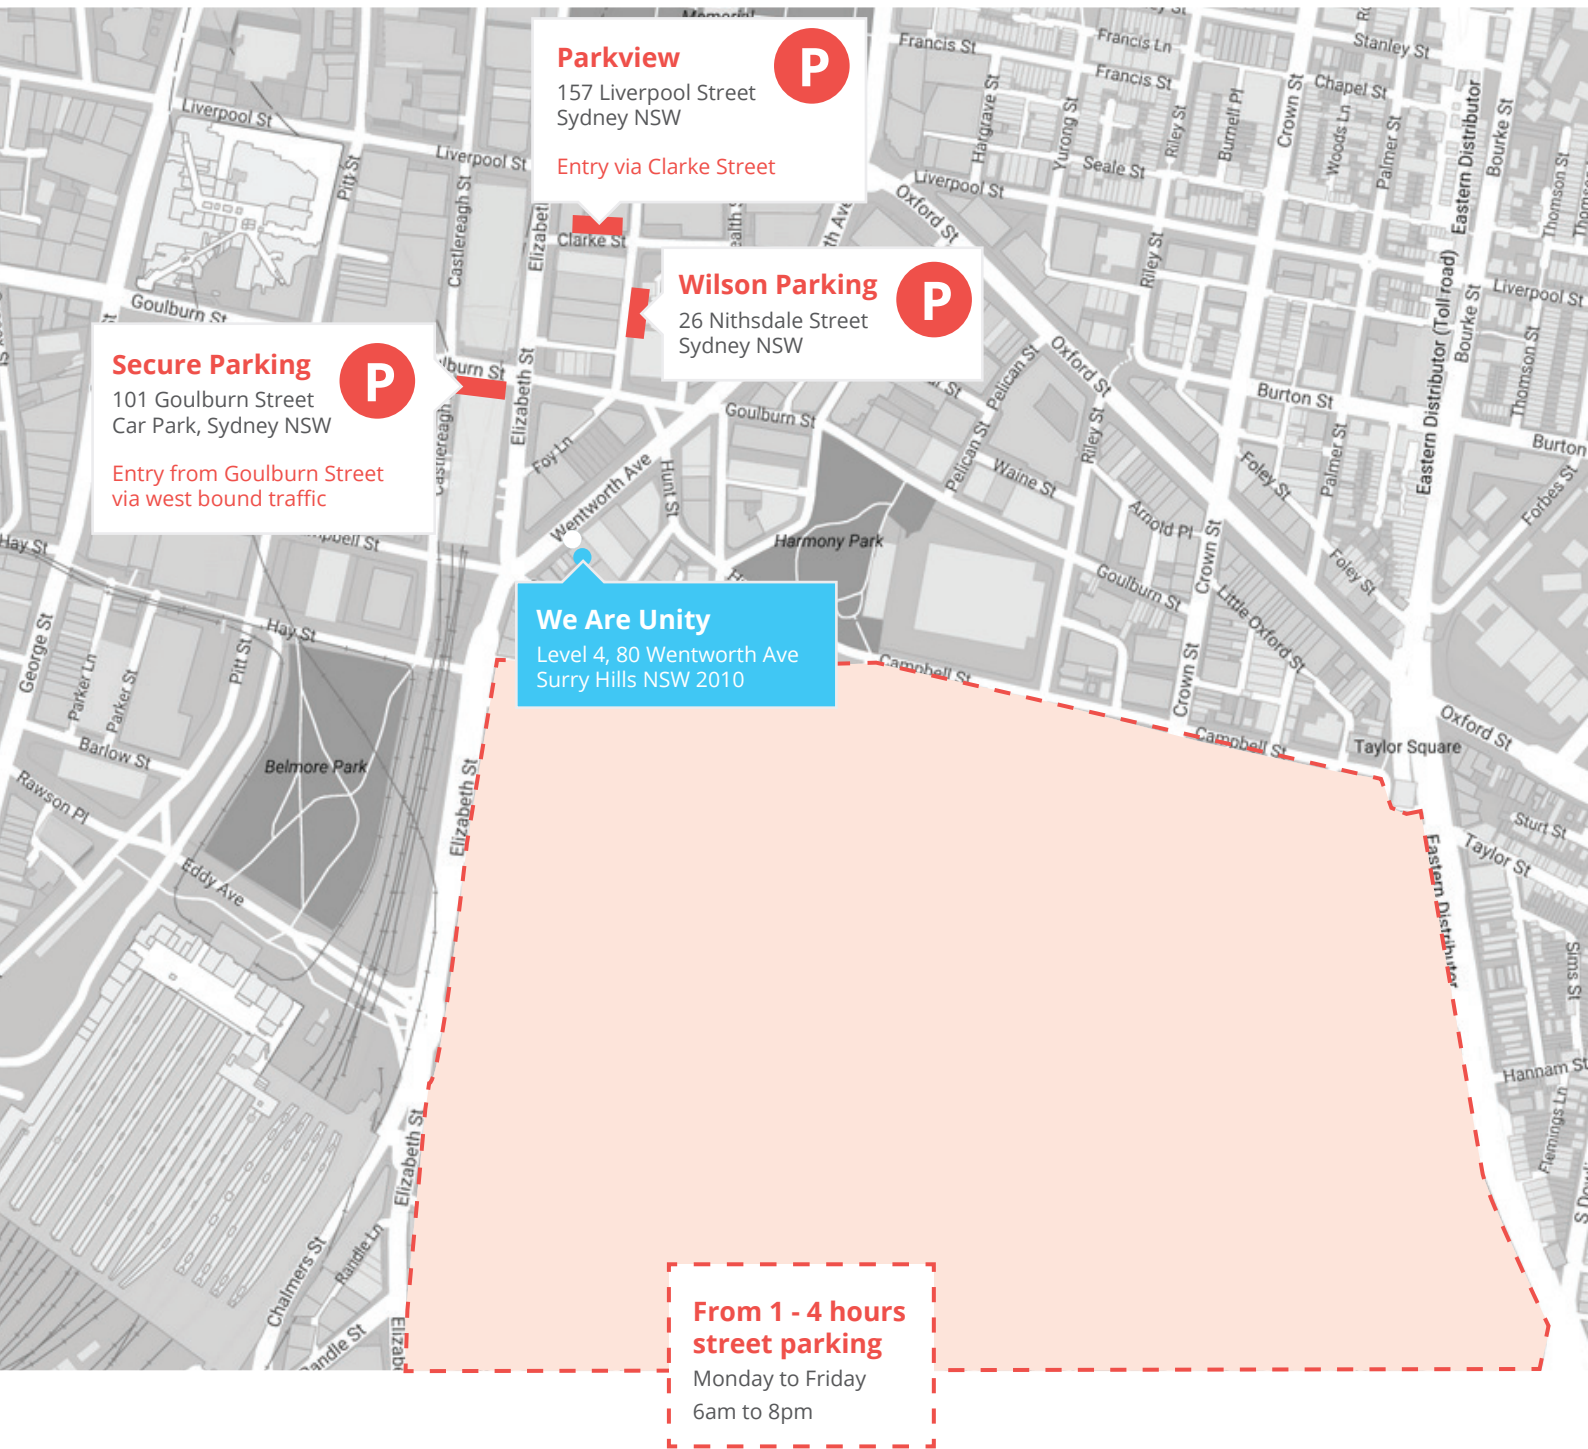

We Are Unity Sydney
Parking

Level 4, 80 Wentworth Avenue, Surry Hills, NSW 2010

Level 9, 360 Elizabeth Street, Melbourne, VIC 3000

T +61 (2) 8353 1900 | weareunity.com

Nearby public transport

Level 4, 80 Wentworth Avenue, Surry Hills, NSW 2010